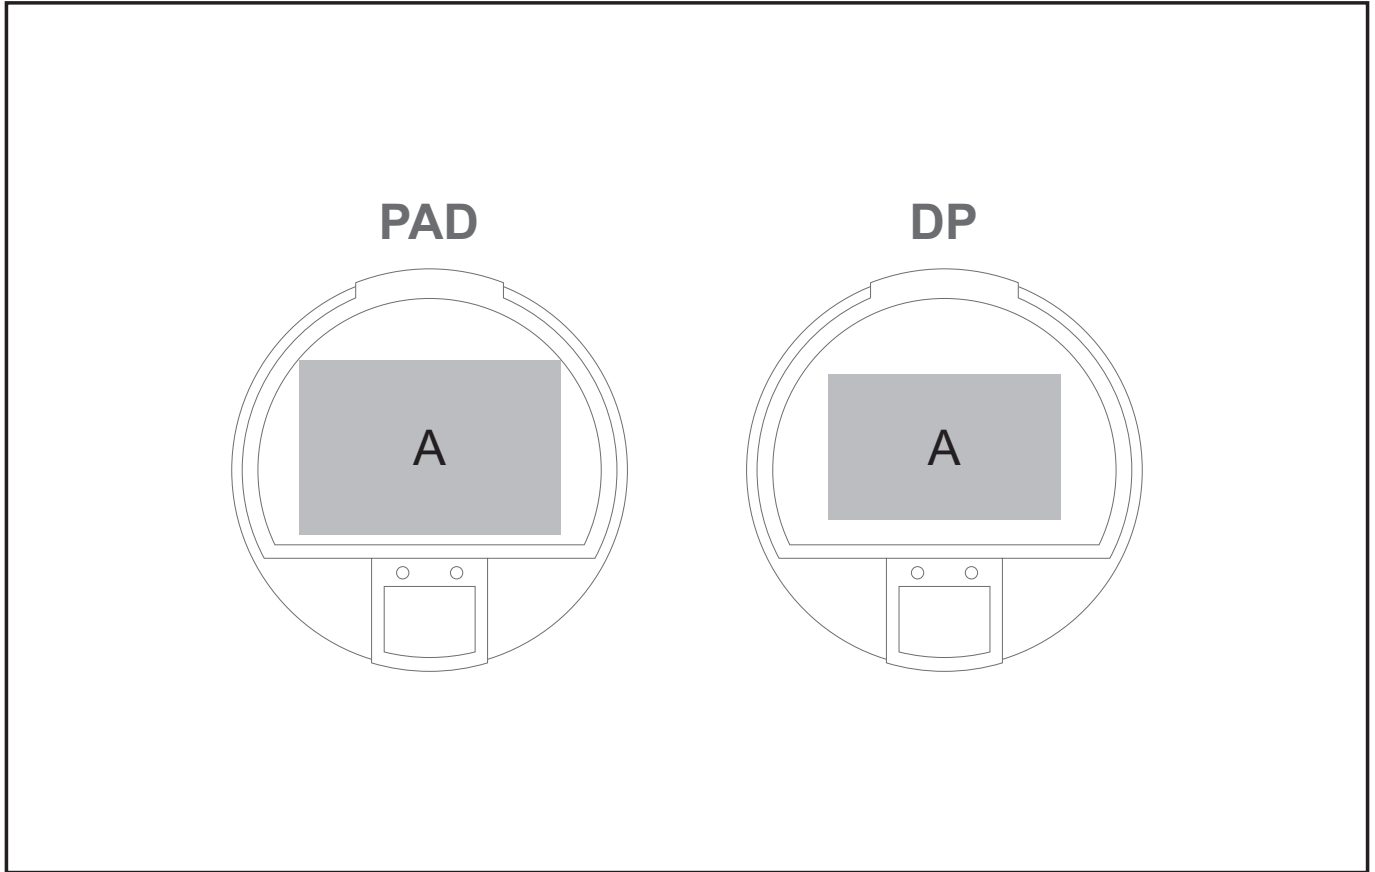

IDEA-63105

COLLECTED PILL BOX

Also available in
**LOGO
24**
Check Logo24
guide and t's & c's

Need to know:

- Includes 1-Colour, 1-Position Pad Print (setup fee applies)

Branding Options:

Position A

1. Pad Print (PA) - 4 Colour
Size: 45mm wide x 30mm high
2. Direct Print (DP) - Full Colour
Size: 40mm wide x 25mm high